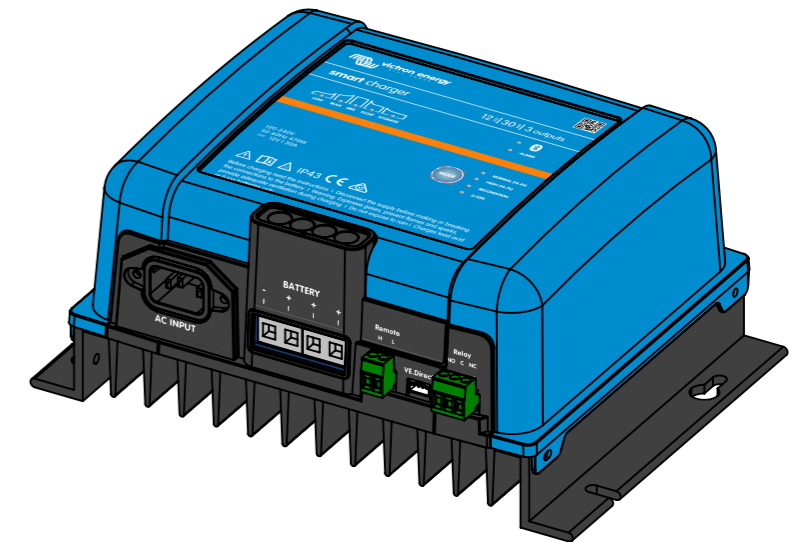

Dimension Drawing - Smart IP43 Charger (3)	
PSC123053095	Smart IP43 Charger 12/30(3) 120-240V
PSC125053095	Smart IP43 Charger 12/50(3) 120-240V
PSC241653095	Smart IP43 Charger 24/16(3) 120-240V
PSC242553095	Smart IP43 Charger 24/25(3) 120-240V

DETAIL A
SCALE 1 : 1

DETAIL B
SCALE 1 : 1

Dimensions in mm