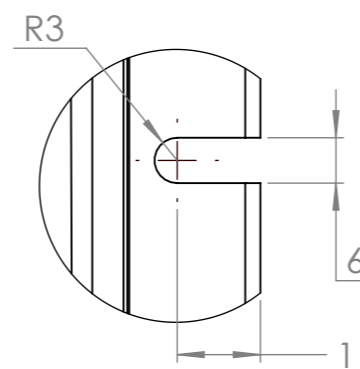

Dimension Drawing - Smart IP43 Charger (3)	
PSC123053095	Smart IP43 Charger 12/30(3) 120-240V
PSC125053095	Smart IP43 Charger 12/50(3) 120-240V
PSC241653095	Smart IP43 Charger 24/16(3) 120-240V
PSC242553095	Smart IP43 Charger 24/25(3) 120-240V

DETAIL A
SCALE 1 : 1

DETAIL B
SCALE 1 : 1

Dimensions in mm