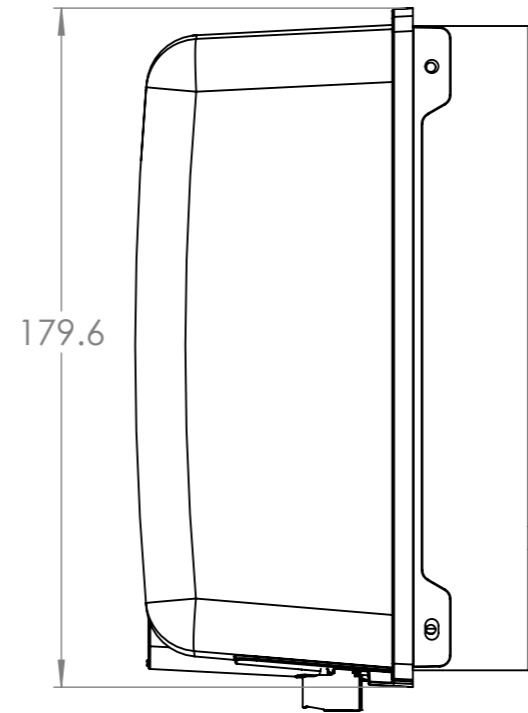

Dimension Drawing - Smart IP43 Charger (3)	
PSC123053095	Smart IP43 Charger 12/30(3) 120-240V
PSC125053095	Smart IP43 Charger 12/50(3) 120-240V
PSC241653095	Smart IP43 Charger 24/16(3) 120-240V
PSC242553095	Smart IP43 Charger 24/25(3) 120-240V

DETAIL A
SCALE 1 : 1

DETAIL B
SCALE 1 : 1

Dimensions in mm