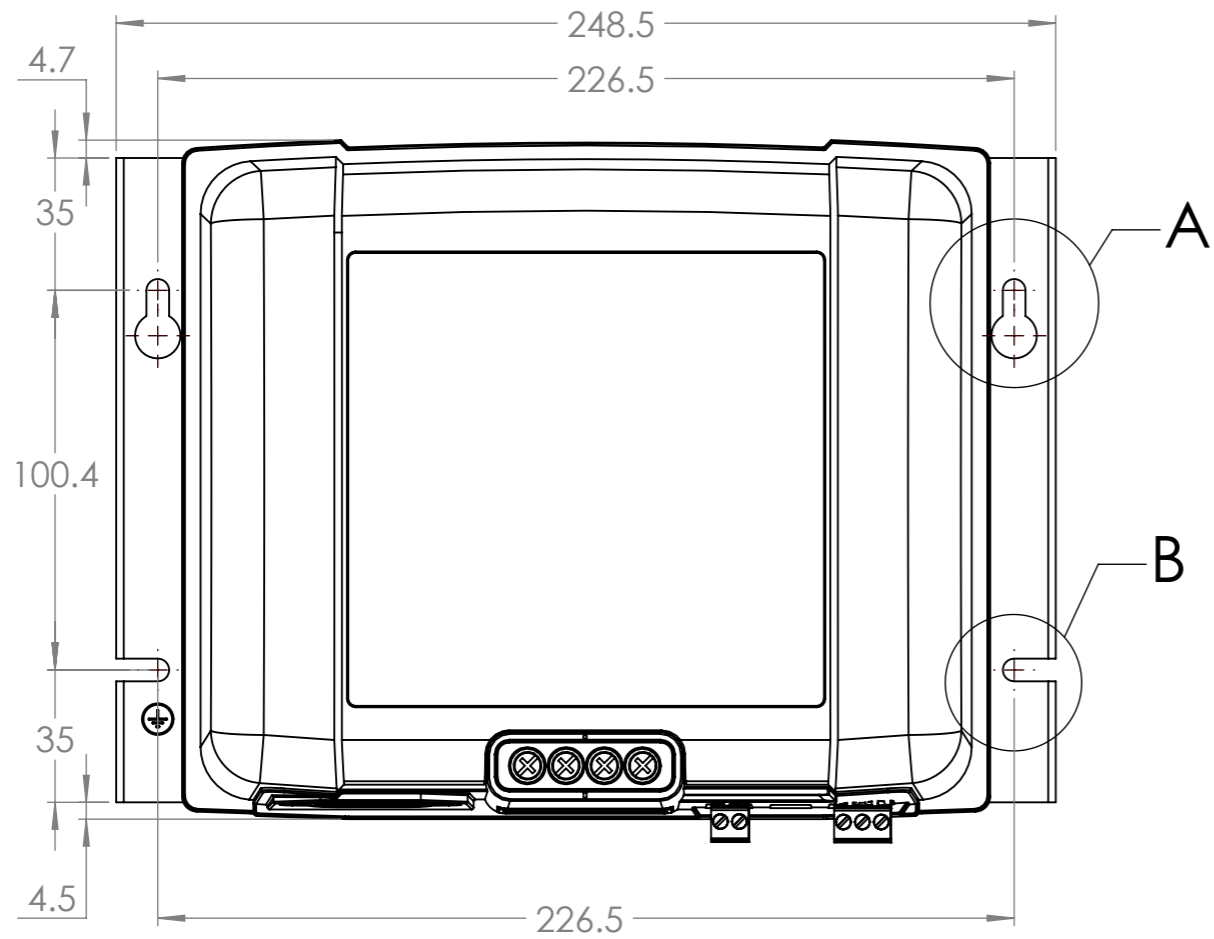

Dimension Drawing - Smart IP43 Charger (3)	
PSC123053095	Smart IP43 Charger 12/30(3) 120-240V
PSC125053095	Smart IP43 Charger 12/50(3) 120-240V
PSC241653095	Smart IP43 Charger 24/16(3) 120-240V
PSC242553095	Smart IP43 Charger 24/25(3) 120-240V

DETAIL A
SCALE 1 : 1

DETAIL B
SCALE 1 : 1

Dimensions in mm