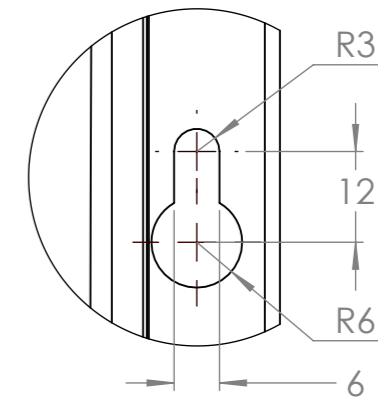

Dimension Drawing - Smart IP43 Charger (3)	
PSC123053095	Smart IP43 Charger 12/30(3) 120-240V
PSC125053095	Smart IP43 Charger 12/50(3) 120-240V
PSC241653095	Smart IP43 Charger 24/16(3) 120-240V
PSC242553095	Smart IP43 Charger 24/25(3) 120-240V

DETAIL A
SCALE 1 : 1

DETAIL B
SCALE 1 : 1

Dimensions in mm