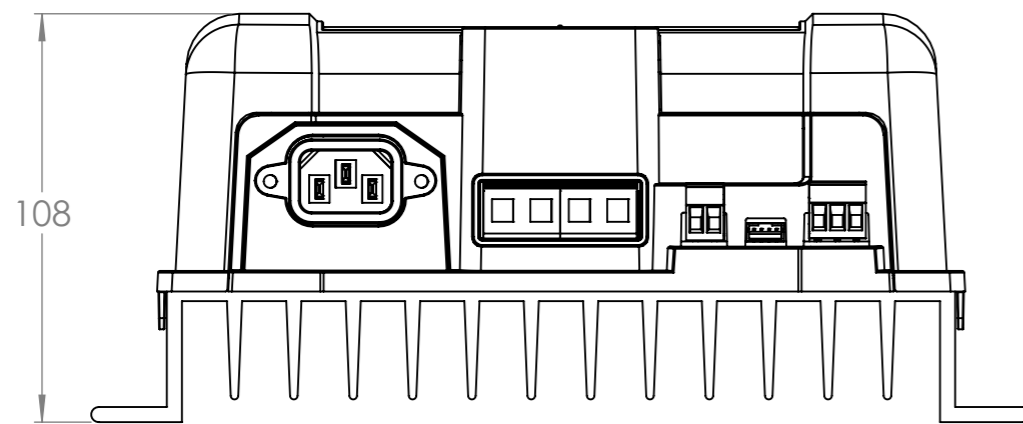

Dimension Drawing - Smart IP43 Charger (3)	
PSC123053095	Smart IP43 Charger 12/30(3) 120-240V
PSC125053095	Smart IP43 Charger 12/50(3) 120-240V
PSC241653095	Smart IP43 Charger 24/16(3) 120-240V
PSC242553095	Smart IP43 Charger 24/25(3) 120-240V

DETAIL A
SCALE 1 : 1

DETAIL B
SCALE 1 : 1

Dimensions in mm